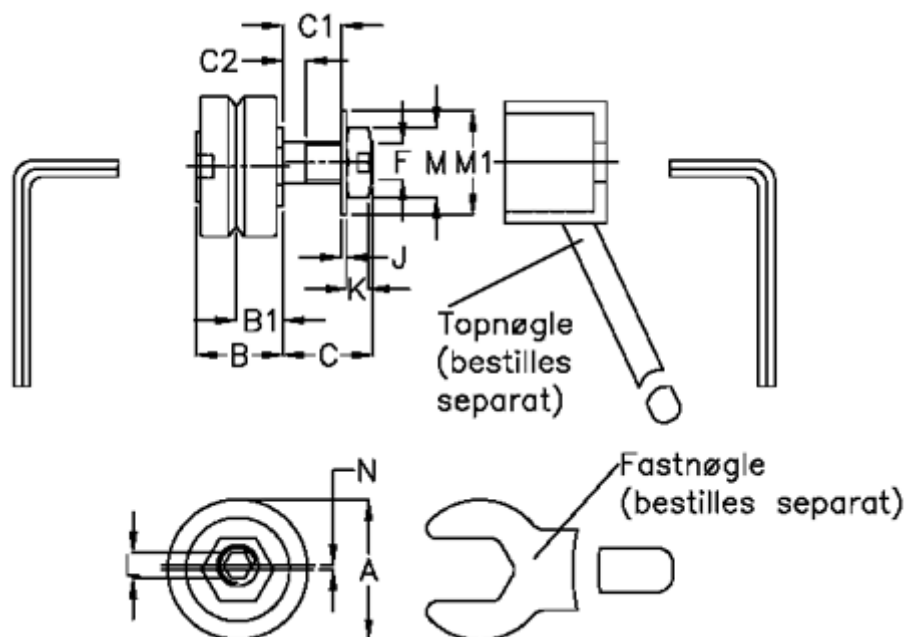

Article number: 057153201812

Description: HEPCO GV3 bearing LJ 18 EDR  
Standard With Long Stud

## Measures

a = 18.0	K = 3.2
B = 12.4	L = 2,5
B1 = 6.75	M = 10
C = 14.0	M1 = 13
C1 = 10.0	N = 0.70
C2 = 2.5	Weight kg/1000 = 0.020
F = M6x0,75	
J = 0.80	